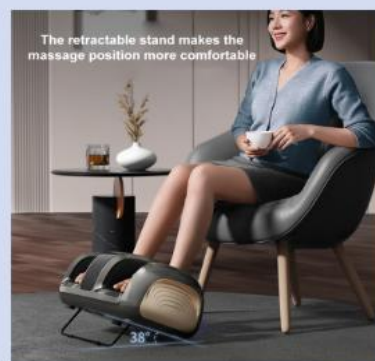

**Feature:**

- 1.Large LCD display
- 2.Remote controller and touch keyboard
- 3.Ambient light
- 4.Air bag pinch and scraping roller
- 5.Hidden bracket

**Feature:**

- 1. Whole foot massage with roller
- 2. Heating therapy
- 3. Soles scrapping massage
- 4. Air pressure kneading massage
- 5. Removable pads
- 7. Innovation beautiful new design