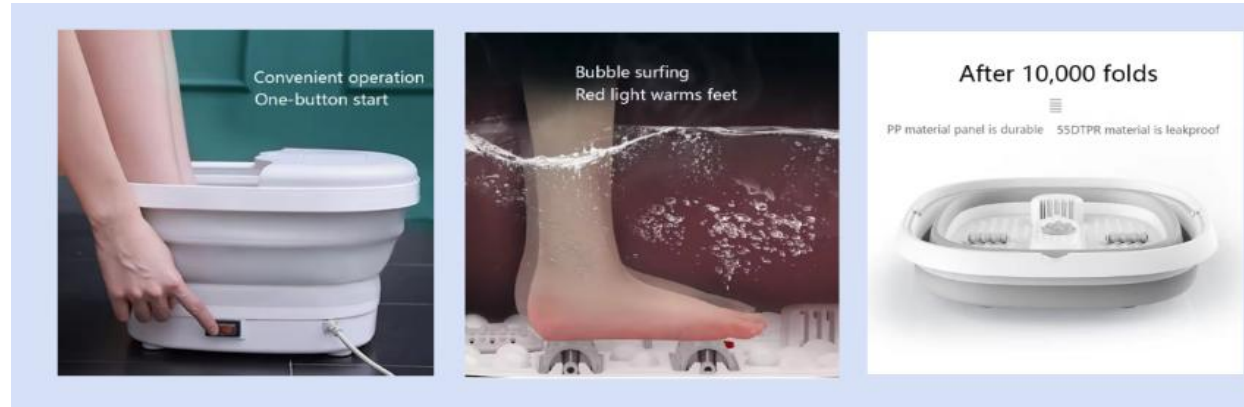

Model	MOQ	Color	Color box	G.W
9802B	50pcs	black	35*17*46cm	4 KG

Model	MOQ	Color	Color box	G.W
ZYP-880	50pcs	Grey+white	38*12*35cm	1.85 KG