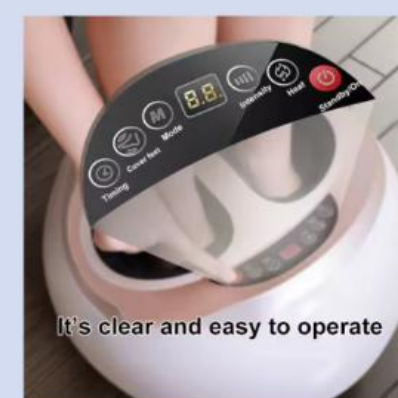

Feature:

1. Large LCD intelligent wireless controller + touch keyboard.
2. 3 quality modes, 3 intensity levels and 6 timing levels.
3. A series of mode selection options and intensity adjustment.
4. Foot meridian massage, foot wrapped airbag, relieving pressure and providing comfort.
5. Foot roller scraping and deep acupoint stimulation.
6. Comfortable heat preservation and hot compress to relieve leg discomfort.

Feature:

1. Full foot (toe/sole/heel) massage , air pressure, heating.
2. Heating therapy, improves blood circulation.
3. The sole of the shoes features multiple acupoint massage, with scraping and invigorating effects.
4. Air pressure kneading massage.
5. Removable pads for easy cleaning and replacement.

Model	MOQ	Color	Packaging size	G.W
MF020	50pcs	White / Black / Brown	47.5*27 * 43cm	7.8KG

Model	MOQ	Color	Packaging size	N.W/G.W
MF010	50pcs	Golden pink	38*25cm	2.3KG/3.05KG