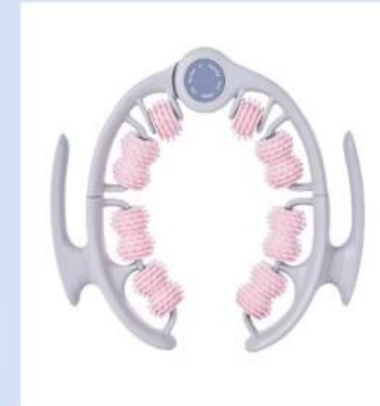

**Feature:**

1. A great helper for yoga fitness training
2. 360-degree coverage of the legs
3. Built-in with a continuous shaft and spring design
4. 180-degree opening and closing
5. Interlaced soft rubber gears