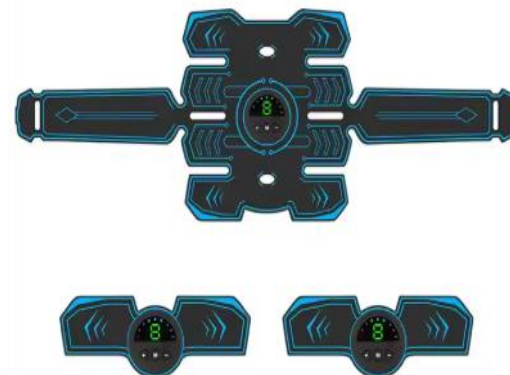

Feature:

- 1.EMS pulse massage makes the muscles more relaxed.
2. Compact in size, lightweight in weight, enjoy massage anytime and anywhere
3. Can be massaged on multiple parts of the body, without any restrictions
4. Two types: charging or battery-powered
5. 6 Modes Selection

Feature:

- 1.EMS pulse massage makes the muscles more relaxed.
2. Multiple modes, fat loss and slimming, strong muscle building, body shaping
3. Small size, light weight, enjoy massage anytime and anywhere
4. 25 minutes every day, achieving a perfect figure