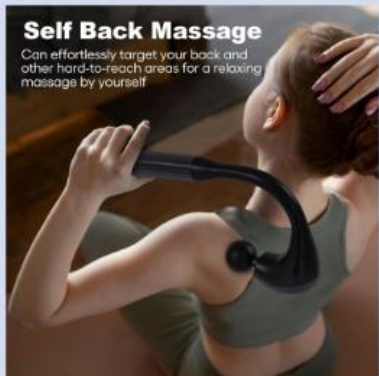

Self Back Massage
Can effortlessly target your back and other hard-to-reach areas for a relaxing massage by yourself