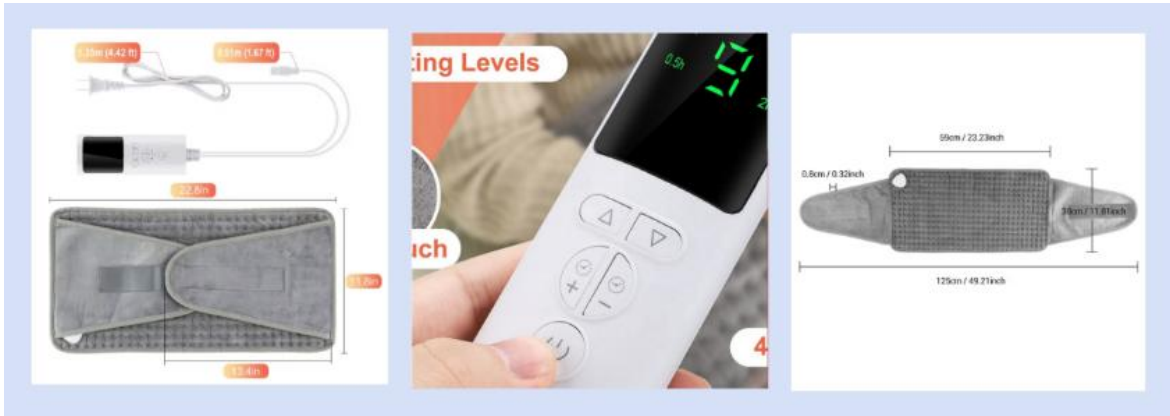

Model	MOQ	Color	Color box	G.W
YD-2276	5pcs	Grey	30*10*10cm	0.65 KG