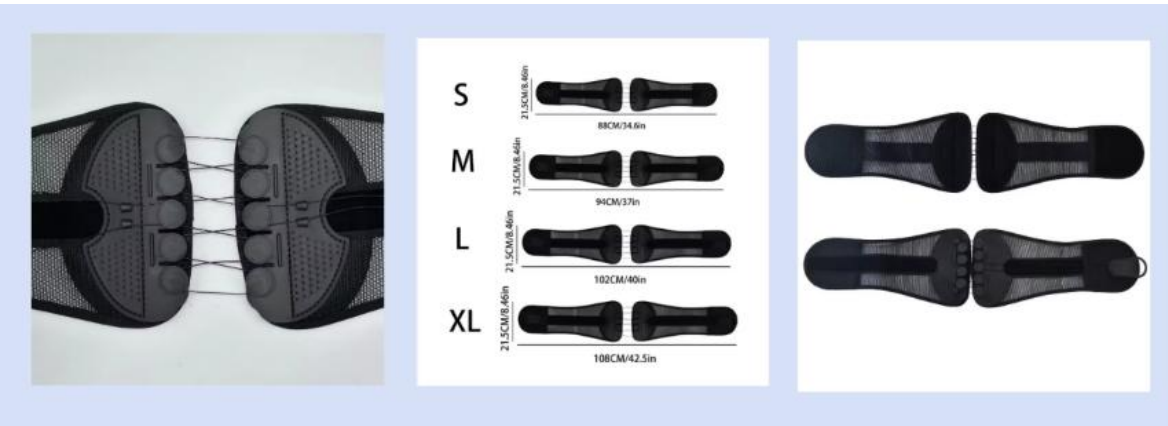

Model	MOQ	Color	Color box	G.W
YD-01	50pcs	black	12*12*6cm	0.5 KG