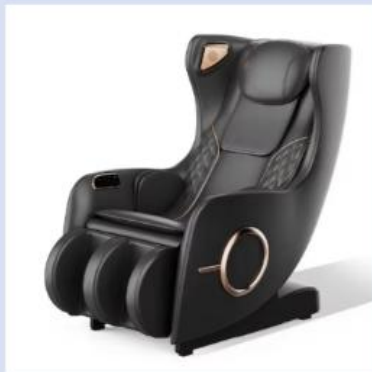

**Feature:**

1. SL track, a walking massage robot from the head to the thigh.
2. Quick control buttons on the armrest.
3. Massage techniques: pressure point, kneading, patting, tapping, striking, hammering, pinching and patting, etc.
4. Bluetooth music, built-in stereo speakers.
5. Strength, the intensity of the airbag massage can be adjusted.
6. Heating function.