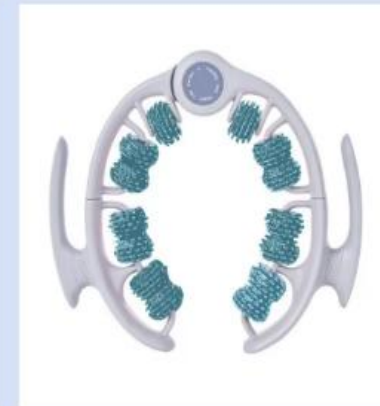

Model	MOQ	Color	Color box	G.W
E-30	30pcs	white	22.5*12.5*6.5cm	0.5 KG

Model	MOQ	Color	Color box	G.W
LM-04	50pcs	Red	26*25*4cm	0.8 KG