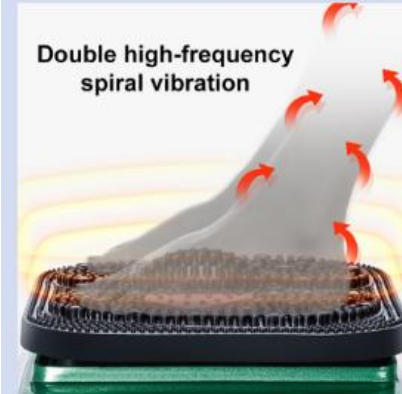

Model	MOQ	Color	Color box	N.W/G.W
MF012	50pcs	Black	36*37.5*14.5cm	3.2KG/3.9KG

Model	MOQ	Color	Color box	N.W/G.W
HLJ-030	50pcs	Green	43*43*32cm	14.2KG/15.2KG