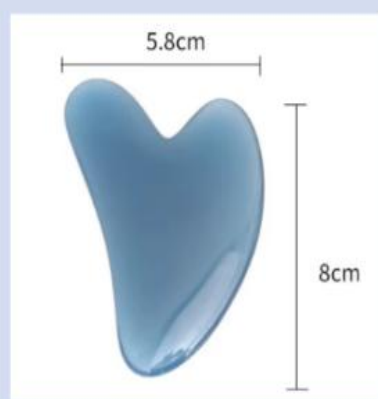

Model	MOQ	Color	Color box	G.W
YST-JD1	50pcs	Customized Color	7.8*5.4*0.8cm	0.3 KG

Model	MOQ	Color	Color box	G.W
B10	50pcs	Customized Color	16*10*19cm	0.7 KG