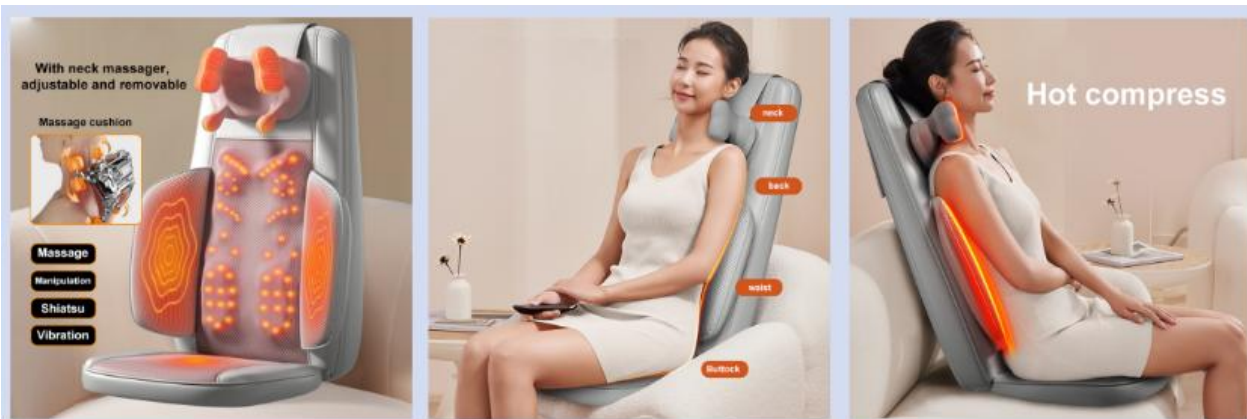

Model	MOQ	Color	Packaging size	N.W/G.W
YST-K1	50pcs	Grey	76*21*45cm	5.4KG/6.8KG

Model	MOQ	Color	Packaging size	N.W/G.W
YST-K2	50pcs	Black	78*24*46cm	5.2KG/6.5KG