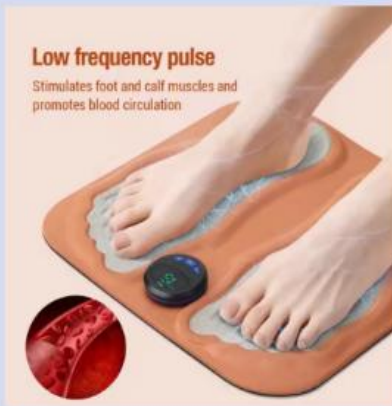

## Feature:

1. Full foot (toe/sole/heel) massage , air pressure, heating.
2. Heating therapy, improves blood circulation.
3. The sole of the shoes features multiple acupoint massage, with scraping and invigorating effects.
4. Air pressure kneading massage.
5. Removable pads for easy cleaning and replacement.

**Feature:**

1. Intelligent wireless controller + touch keyboard.
2. 8 modes, 19 adjustable intensity levels.
3. Foot meridian massage, relieving stress and providing comfort.
4. Strong conductivity, easy to clean.
5. EMS foot massage