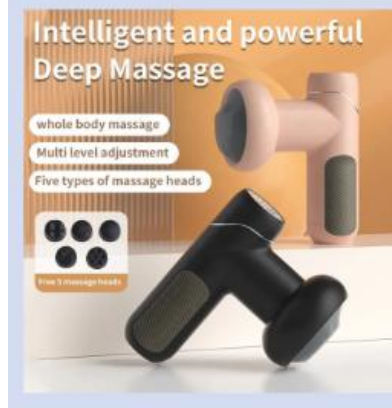

Model	MOQ	Color	Color box	N.W
HB-005	50pcs	black/pink/white/grey	27*23*5.8cm	0.6KG

Model	MOQ	Color	Color box	N.W/G.W
HS-009	30pcs	black/pink	20*15.6*9.2cm	0.6KG/0.8KG