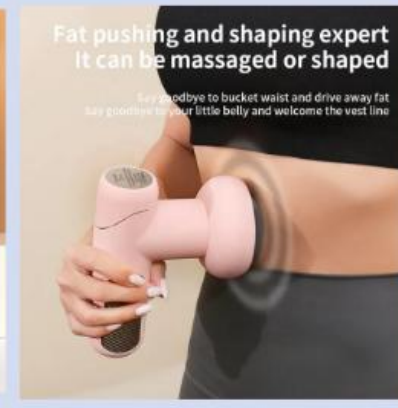

Model	MOQ	Color	Color box	N.W
HB-005	50pcs	black/pink/white/grey	27*23*5.8cm	0.6KG

Model	MOQ	Color	Color box	N.W/G.W
HS-009	30pcs	black/pink	20*15.6*9.2cm	0.6KG/0.8KG