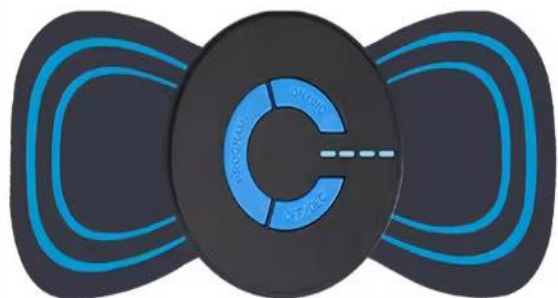

Feature:

- 1.EMS pulse massage makes the muscles more relaxed.
2. Compact in size, lightweight in weight, enjoy massage anytime and anywhere
3. Can be massaged on multiple parts of the body, without any restrictions
4. Two types: charging or battery-powered
5. 6 Modes Selection

Feature:

- 1.EMS pulse massage makes the muscles more relaxed.
2. Multiple modes, fat loss and slimming, strong muscle building, body shaping
3. Small size, light weight, enjoy massage anytime and anywhere
4. 25 minutes every day, achieving a perfect figure

Model	MOQ	Color	Color box	G.W
YST-185	50pcs	black	15.5*7*3cm	0.6KG

Model	MOQ	Color	Color box	G.W
YST-FB01	50pcs	black	22.5*20.5*3cm	0.5KG