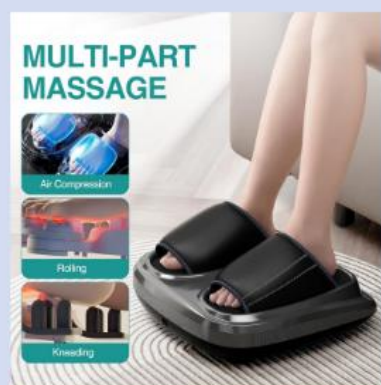

Model	MOQ	Color	Color box	N.W/G.W
MF012	50pcs	Black	36*37.5*14.5cm	3.2KG/3.9KG

Model	MOQ	Color	Color box	N.W/G.W
HLJ-030	50pcs	Green	43*43*32cm	14.2KG/15.2KG