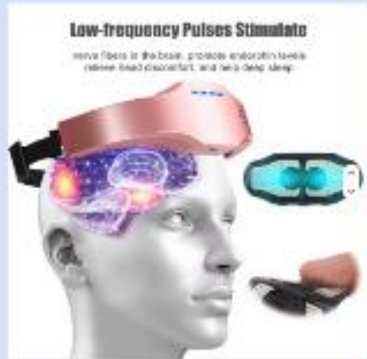

Model	MOQ	Color	Color box	G.W
HM-608	30pcs	Pink, red, black	20*10*6cm	0.2 KG