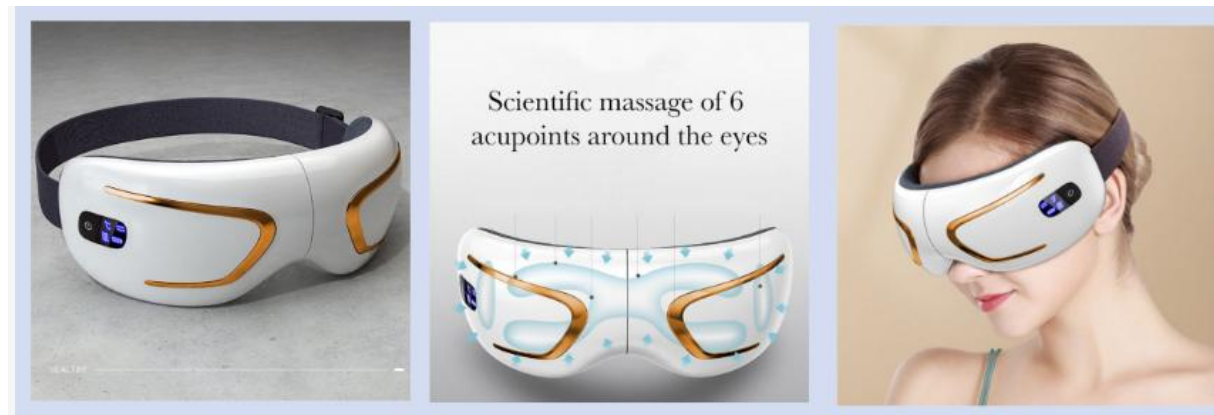

Model	MOQ	Color	Color box	N.W/G.W
YBB-8B	50pcs	Black	27*20*9cm	0.8KG/1.1KG

Model	MOQ	Color	Color box	N.W/G.W
YBB-5	50pcs	White	21*17*10.5cm	0.6KG/1KG