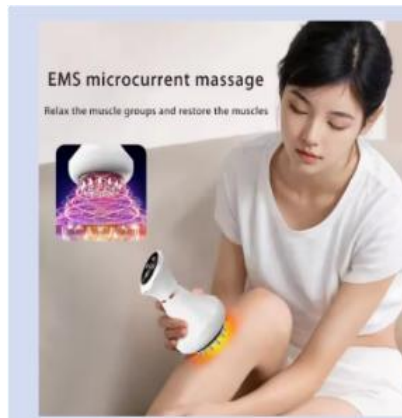

**Feature:**

- 1. Microcurrent massage push and scrape
- 2.9 Bright Light Adjustment
- 3. High-frequency vibration
- 4. Essential oil gua sha for back treatment
- 5. Wireless charging offers greater freedom