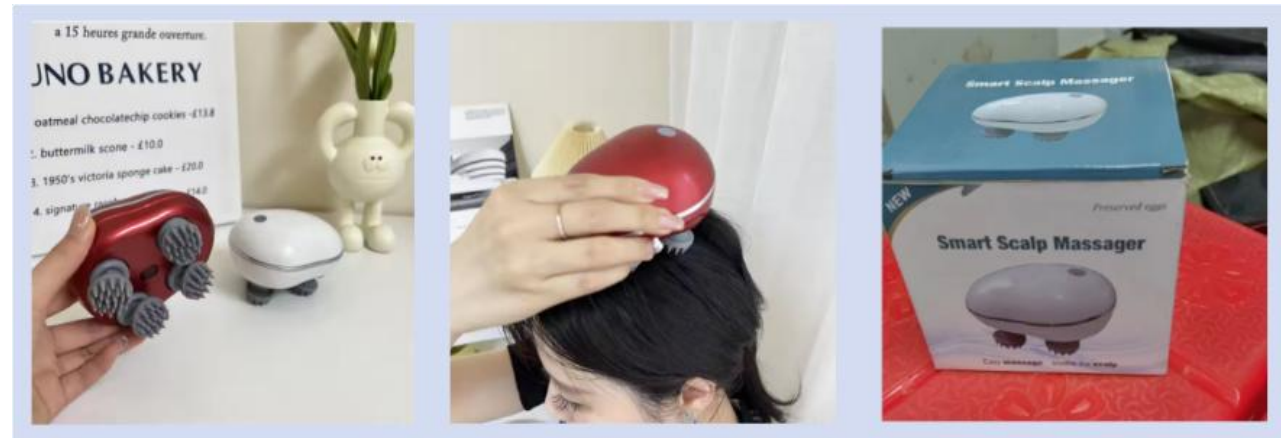

**Feature:**

1. Wireless scalp massager
2. Dual-purpose (for dry and wet use)
3. Deep scalp massage
4. Upgrade the massage claws for a more comfortable experience
5. Three-speed adjustment, allowing for free control of the force.