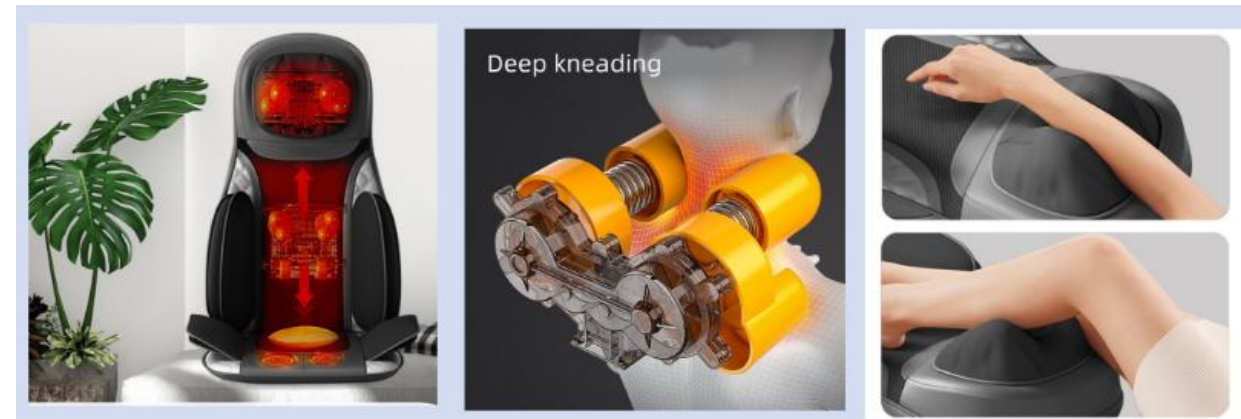

Model	MOQ	Color	Packaging size	N.W/G.W
YST-K1	50pcs	Grey	76*21*45cm	5.4KG/6.8KG

Model	MOQ	Color	Packaging size	N.W/G.W
YST-K2	50pcs	Black	78*24*46cm	5.2KG/6.5KG